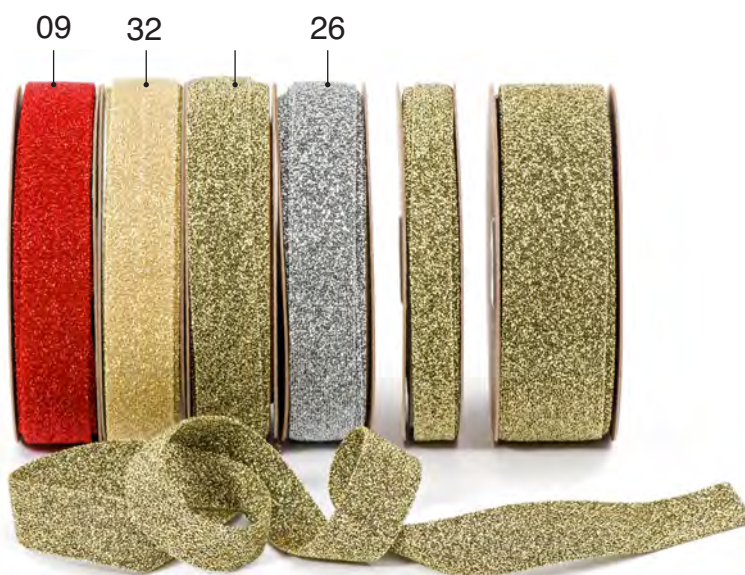

ART	C2EVEREST15	C2EVEREST38
H mm	15	38
L m	10	10
ctn	24	24

lp LARA